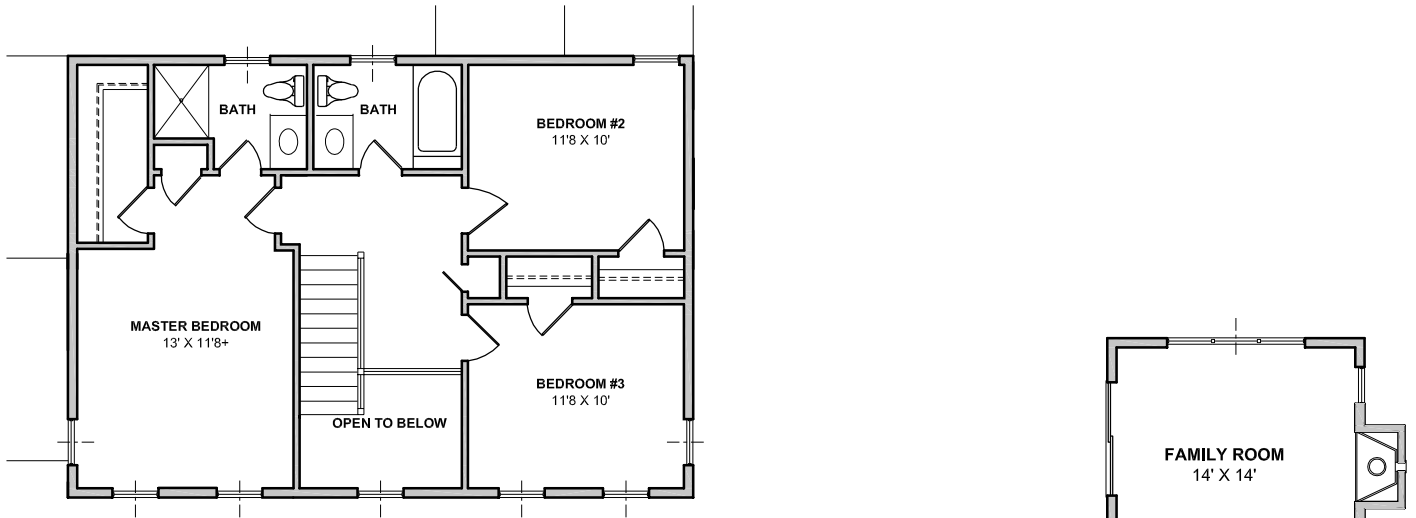

POCOMO II

3 BEDROOM, 2 1/2 BATH COLONIAL

1900 SF ATTACHED 2-CAR GARAGE 14' X 14' FAMILY ROOM

SECOND FLOOR PLAN

FIRST FLOOR PLAN