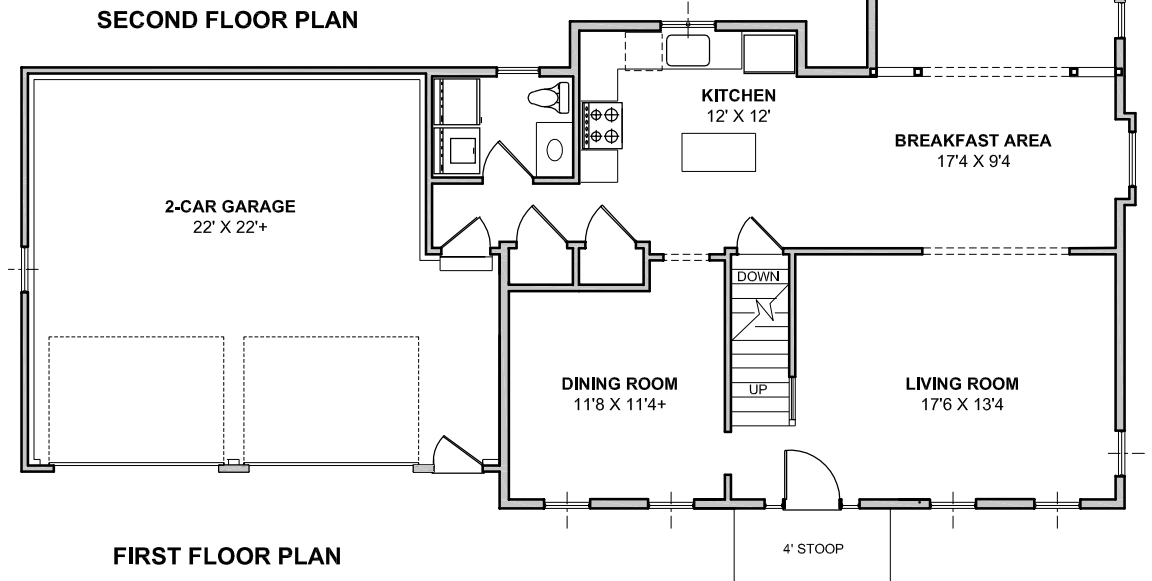

POCOMO II

3 BEDROOM, 2 1/2 BATH COLONIAL

1900 SF ATTACHED 2-CAR GARAGE 14' X 14' FAMILY ROOM

SECOND FLOOR PLAN

FIRST FLOOR PLAN