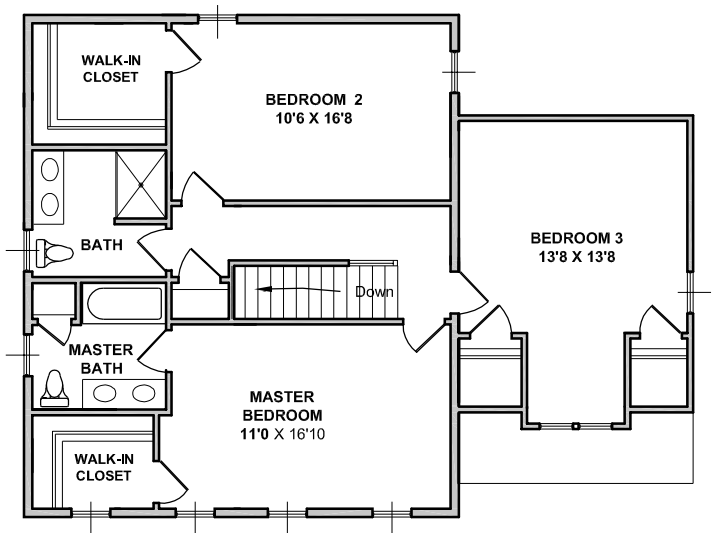

MIACOMET II
3 BEDROOM, 2 1/2 BATH COLONIAL
1784 SF ATTACHED 1-CAR GARAGE

FIRST FLOOR PLAN

SECOND FLOOR PLAN