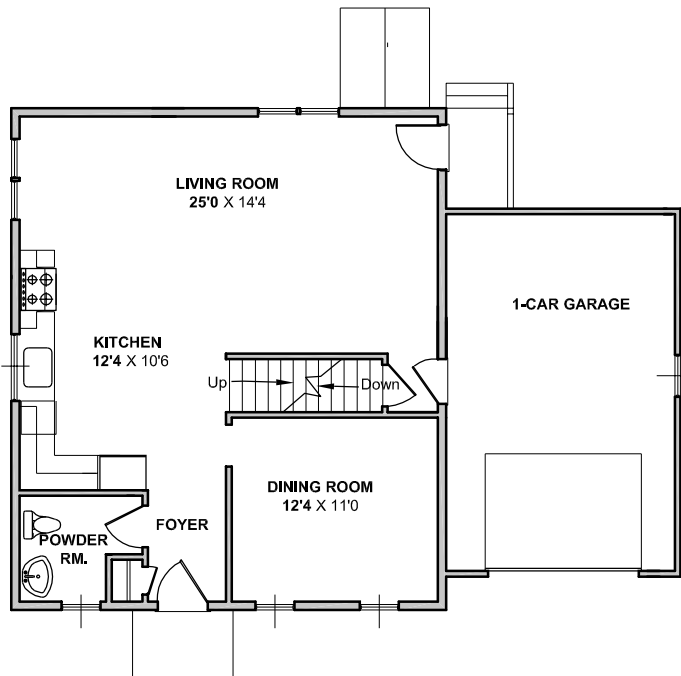

MIACOMET II
3 BEDROOM, 2 1/2 BATH COLONIAL
1784 SF ATTACHED 1-CAR GARAGE

FIRST FLOOR PLAN

SECOND FLOOR PLAN