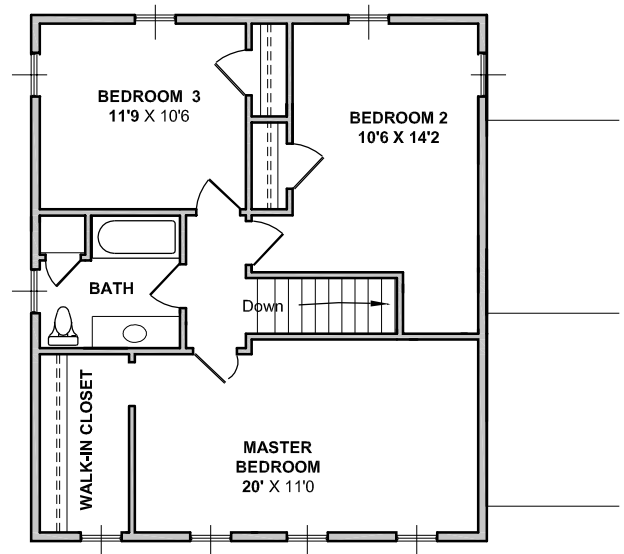

MIACOMET I
3 BEDROOM, 1 1/2 BATH COLONIAL
1560 SF ATTACHED 1-CAR GARAGE

FIRST FLOOR PLAN

SECOND FLOOR PLAN