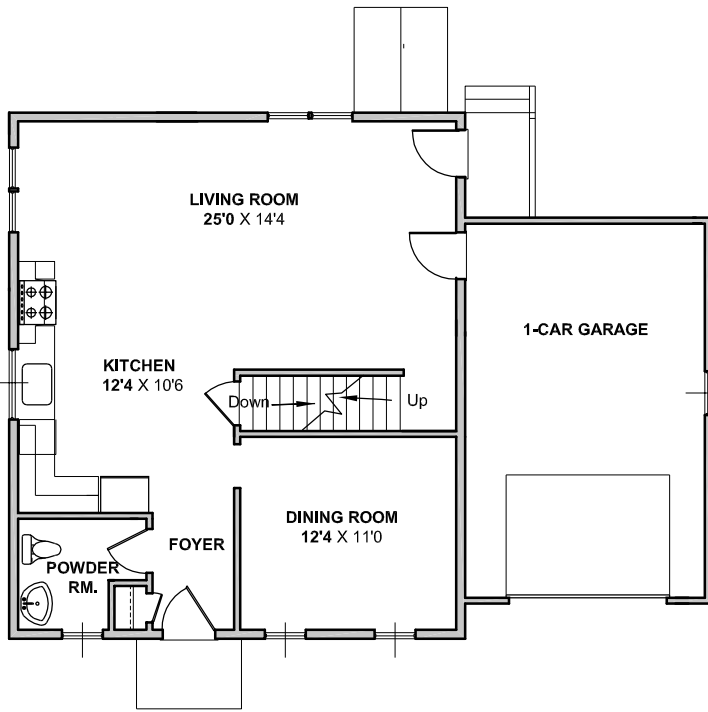

MIACOMET I
3 BEDROOM, 1 1/2 BATH COLONIAL
1560 SF ATTACHED 1-CAR GARAGE

FIRST FLOOR PLAN

SECOND FLOOR PLAN