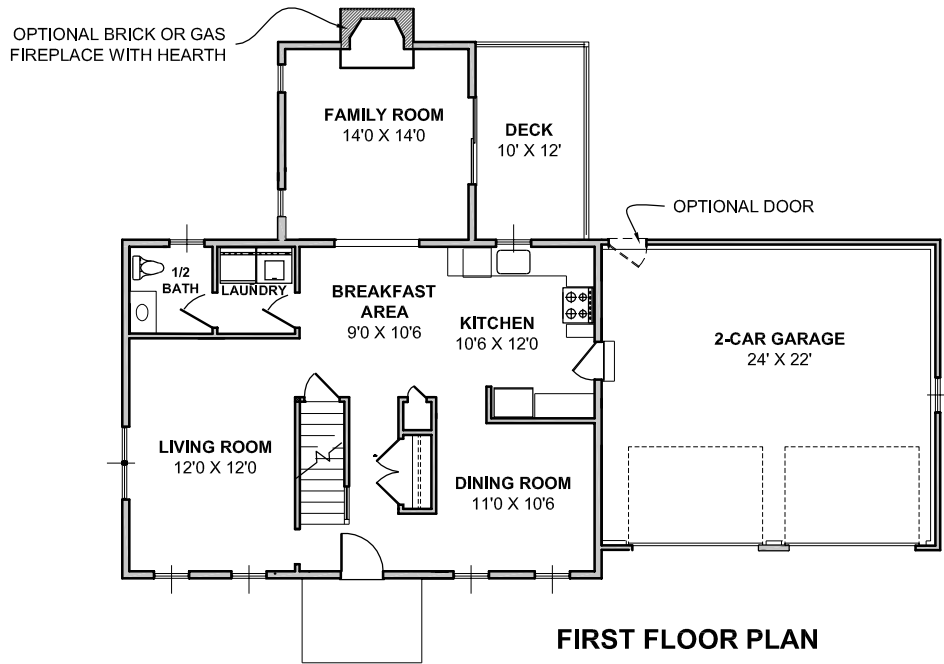

CISCO II

24' X 34' 3 BEDROOM, 1½ BATH COLONIAL

1828 SF ATTACHED 2-CAR GARAGE 14'x14' FAMILY ROOM

300 OAK STREET, SUITE 155A PEMBROKE MA 02359
(781) 826-3800 championbuilders.com