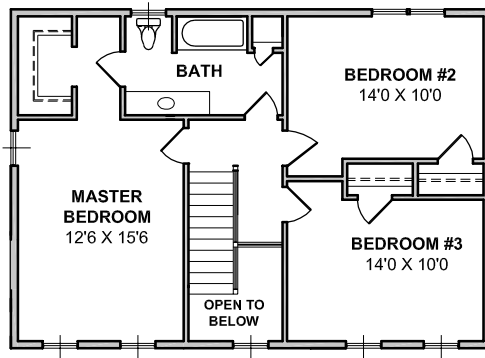

CISCO II

24' X 34' 3 BEDROOM, 1½ BATH COLONIAL

1828 SF ATTACHED 2-CAR GARAGE 14'x14' FAMILY ROOM

300 OAK STREET, SUITE 155A PEMBROKE MA 02359
(781) 826-3800 championbuilders.com